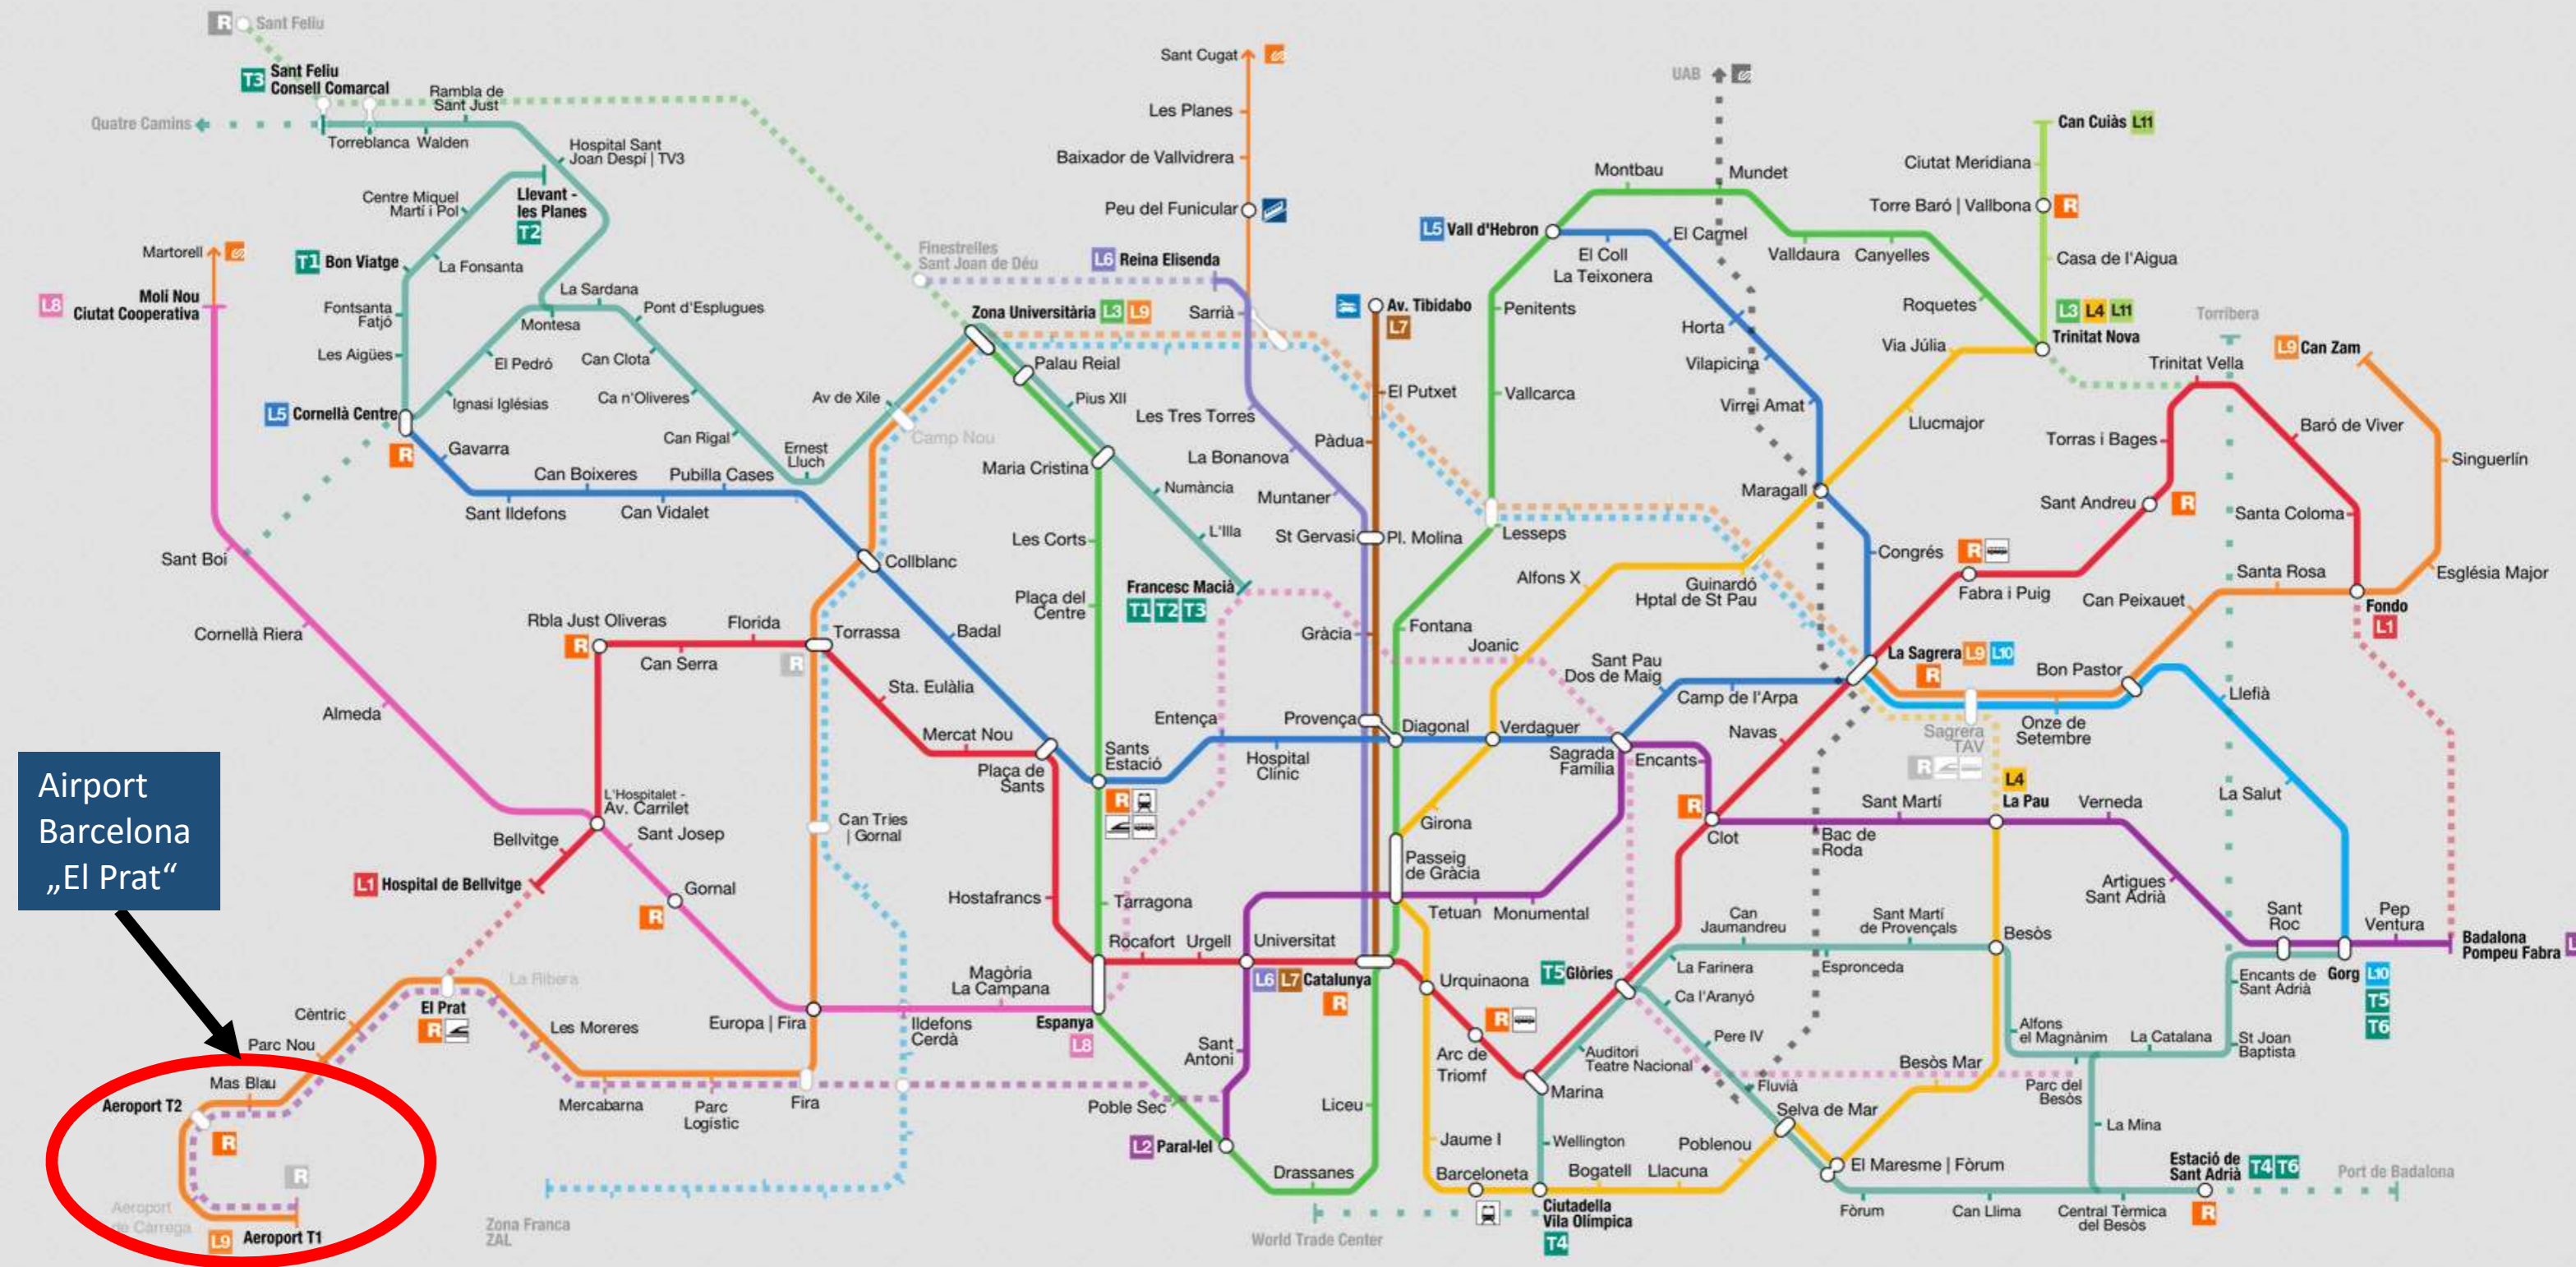

Metro Barcelona: network map

more information: www.publictransport.barcelona; map: Vinals, CC 3.0 licence